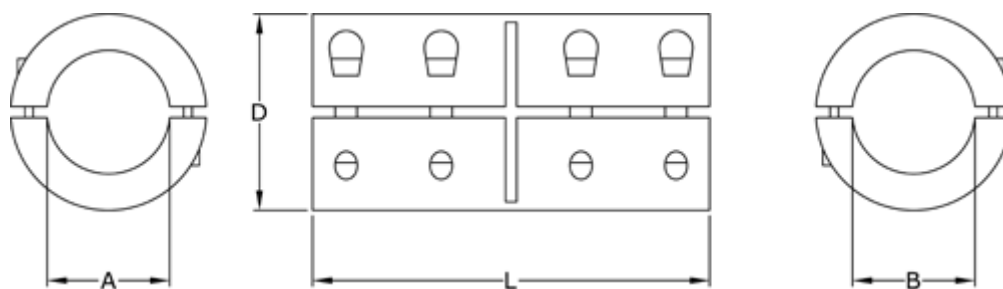

# Data Sheet

Article number: 3323046601014

Description: Rigid coupling size 14 bore 14/14 mm  
Two piece clamp, steel

## Measures

A = 14

B = 14

D = 34

L = 50

Screw = M5x16